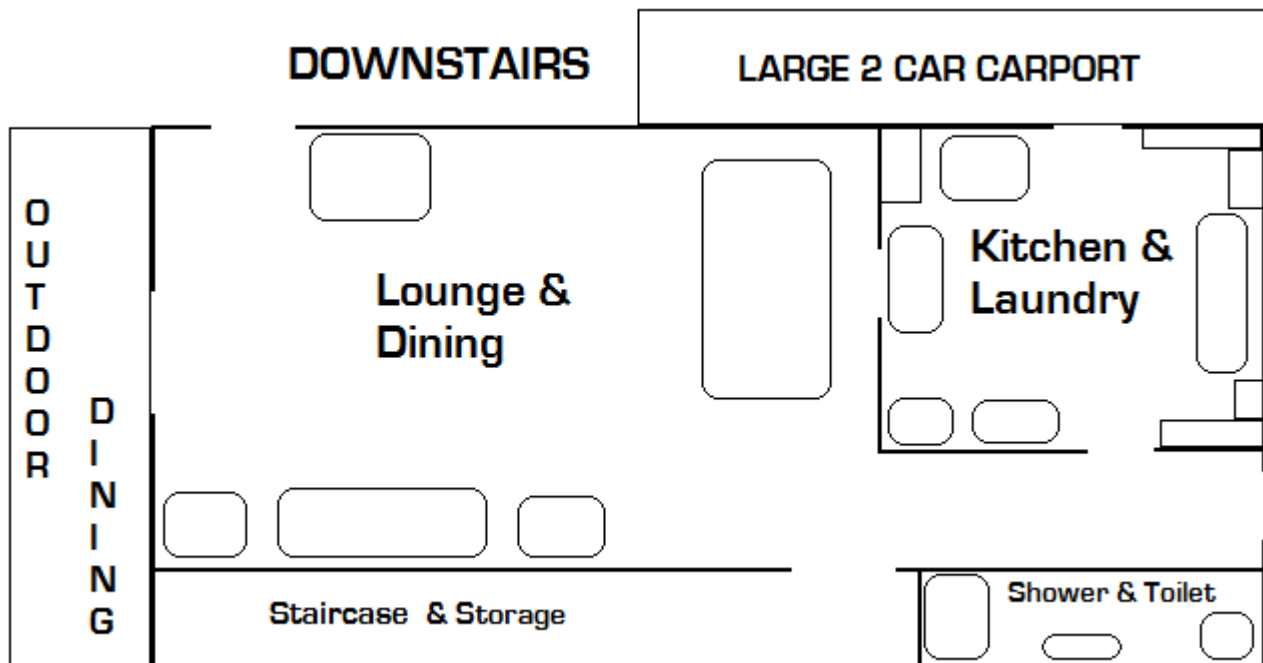

## Floor Plan – Large Villa

(Large Villa contains 2 bathrooms, 2 toilets)

### DOWNSTAIRS

LARGE 2 CAR CARPORT

The Cleveland Visitor Villas Motel has an outdoor pool & BBQ area situated inside the complex for the use of guests only.

Each villa is 110sqm in size only

Not to scale for viewing purposes