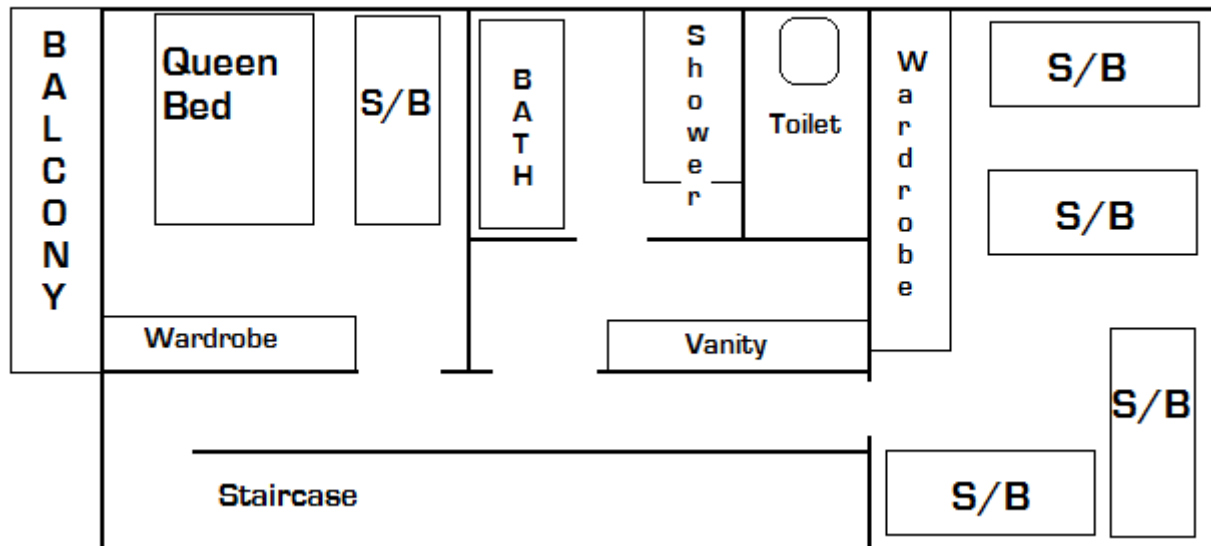

## Floor Plan – Large Villa

(Large Villa contains 2 bathrooms, 2 toilets)

### DOWNSTAIRS

LARGE 2 CAR CARPORT

The Cleveland Visitor Villas Motel has an outdoor pool & BBQ area situated inside the complex for the use of guests only.

Each villa is 110sqm in size only

Not to scale for viewing purposes